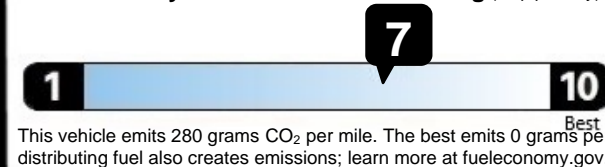

OPTIONAL EQUIPMENT AND OTHER ITEMS

Manufacturer's Suggested Retail Price	\$20,095.00
Exterior Color: Crystal White Pearl	
Full Tank of Gas	INCLD
Standard Option: 03	
All-Weather Floor Liners	\$132.00

EPA DOT Fuel Economy and Environment

Gasoline Vehicle

Fuel Economy

32 MPG
combined city/hwy

28 MPG
city

36 MPG
highway

3.1 gallons per 100 miles

Midsize cars range from 14 to 142 MPG.
The best vehicle rates 142 MPGe.

You save \$1,000
in fuel costs
over 5 years
compared to the
average new vehicle.

Annual fuel cost
\$1,100

Fuel Economy & Greenhouse Gas Rating (tailpipe only)

Smog Rating (tailpipe only)

Actual results will vary for many reasons, including driving conditions and how you drive and maintain your vehicle. The average new vehicle gets 27 MPG and costs \$6,500 to fuel over 5 years. Cost estimates are based on 15,000 miles per year at \$2.35 per gallon. MPGe is miles per gallon equivalent. Vehicle emissions are a significant cause of climate change and smog.